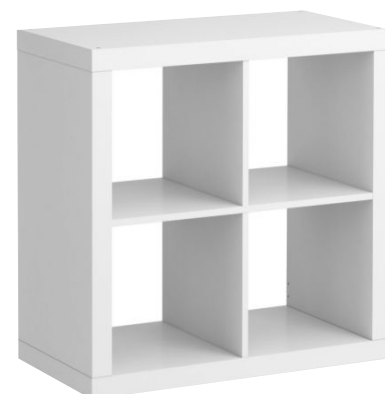

Metal grey with foldable doors and
notice board in glass, lockable

✓ size 80x40 h110 cm

Price **Euro 183,00**

code: SC01

Lacquared white wood

✓ size 80x40 h80 cm

Price **Euro 42,00**

The images are only representative of the products. The supply may vary according to availability. We reserve the right to supply similar products in case of stock exhaustion